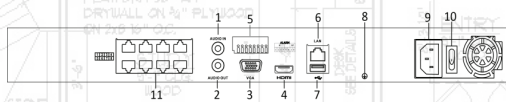

ES-7616-P16K

16 Ch & 16 POE Network Video Recorder

Features

- Up to 16-Ch IP cameras input
- 160Mbps Bit rate Input Max and 160Mbps Bit rate Output Max
- Third-party network cameras supported
- Up to 12MP resolution recording
- HDMI and VGA independent output
- HDMI 4K output
- 2 SATA HDD interface up to 8TB each

Physical Interfaces

Index	Description
1	AUDIO IN
2	AUDIO OUT
3	VGA Interface
4	HDMI Interface
5	Controller Port, Alarm In/Alarm Out
6	LAN Network Interface
7	USB 3.0 Interface.
8	GND
9	100 to 240 VAC power supply
10	Power Switch
11	Network Interfaces with PoE function

Model Number

ES-7616-P16K

Video Compression	H.265 / H.264+ / H.264 / MJPEG
IP Video Input	16 Ch. (160 Mbps Max input)
Video Output	1 HDMI, 1 VGA
Audio Input/Output	1/1
Two-way Audio	1/1
Real-time recording resolution	Up to 12 MP
HDMI Output Resolution	4K
VGA Output Resolution	1080P, 60Hz
Synchronous Playback	2 Ch. @ 4K, or 8 Ch. @ 1080p, 16 Ch. @ 720p
Network Interface	1 RJ45 10M/100M/1000M
PoE Network Interfaces/Built-in switch	16 independent 10/100 Mbps PoE network interfaces
Internal SATA	2 SATA interfaces (up to 8TB ea)
Alarm I/O	4/1
USB interface	1 x USB2.0, 1 x USB 3.0
Operation Temperature	-10 °C ~ +55 °C
Chassis	385mm chassis
Dimension	15.2"W x 12.4"D x 2.0"H
Power Supply	100 ~ 240VAC
Weight	6.6 lbs