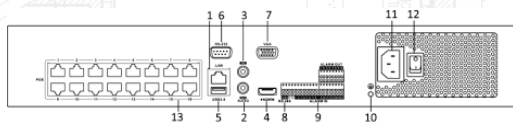

ES-7832-P16

32CH 16 PoE Network Video Recorder

Key Features

- Up to 32 Ch. IP cameras input
- 256 Mbps Input Max and 256 Mbps Output Max
- Support H.265
- Up to 12 MP resolution recording
- Independent VGA output up to 1080p, HDMI output at up to 4K resolution
- Plug & Play with 16 independent PoE network interfaces
- Support POS function

Physical Interfaces

Model Number

ES-7832-P16

Video Compression	H.264 / H.264 / H.265
IP Video Input	32 Ch. (256 Mbps Max input)
Video Output	2 HDMI, 1 VGA, 1 BNC
Audio Input/Output	1/1
Two-way Audio	1/1
Real-time recording resolution	Up to 12 Megapixels
HDMI Output Resolution	4K
VGA Output Resolution	1080P, 60Hz
RAID	N/A
Synchronous Playback	4 Ch. @ 4K, or 16 Ch. @ 1080P
Alarm Input/ Output	16/4
Network Interface	1 RJ45 10M/100M/1000M adaptive Ethernet Interface
PoE Network Interfaces/Built-in switch	16 independent 100 Mbps PoE network interfaces
Internal SATA	4 SATA interfaces (up to 8TB each)
eSATA	1 eSATA
USB interface	2 x USB2.0, 1 x USB3.0
Chassis	19-inch rack-mounted 1.5U
Dimensions (W × D × H)	17.5"W × 15.4"D × 2.75"H
Power Supply	100 ~ 240 VAC, 20W
Weight	11 lbs (without hard disk)