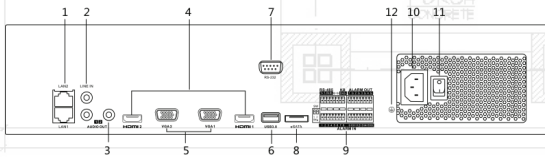

## Key Features

- 32 Ch. IP camera input Max 320 Mbps input
- Supports H.265, H.264, MPEG4
- Up to 12 Mega pixel recording resolution
- Simultaneous HDMI, VGA output
- VGA output up to 1080p, HDMI output up to 4K resolution
- Dual gigabit network interfaces
- eSATA interface for recording or archiving
- Flip open front panel for easy HDD installation
- 16 Ch. 1080p synchronous playback
- JPEG picture capture and playback
- Tag video clip, search and playback by tag
- Digital zoom on live view and playback
- Support POS Function

## Dimensions

## Model Number ES-9632-RT

Video Compression	H.264 / H.264+ / H.265
IP Video Input	32 Ch. IP 320 Mbps Bit Rate Input Max, 200 if raid is enabled
Video Output	2 HDMI, 2 VGA
Audio Input/Output	1/2
Two-way Audio	1/1
Real-time recording resolution	30fps @ Up to 12 Megapixels
HDMI Output Resolution	4K (3840 x 2160, 60Hz)
VGA Output Resolution	1080P, 60Hz
RAID	Support RAID 0, 1, 5, 10
Synchronous Playback	16 Ch. @ 1080p
Alarm Input/ Output	16/4
Network Interface	2 RJ45 10M/100M/1000M adaptive Ethernet Interface
Internal SATA	8 SATA interfaces up to 8TB each
eSATA	1 eSATA
USB interface	2 x USB2.0, 1 x USB3.0
Chassis	19-inch rack-mounted 2U
Power Supply	100 ~ 240VAC
Dimensions (W x D x H)	17.52"W x 18.5"D x 3.54"H
Weight	22 lbs (without hard disk or DVD-R/W)