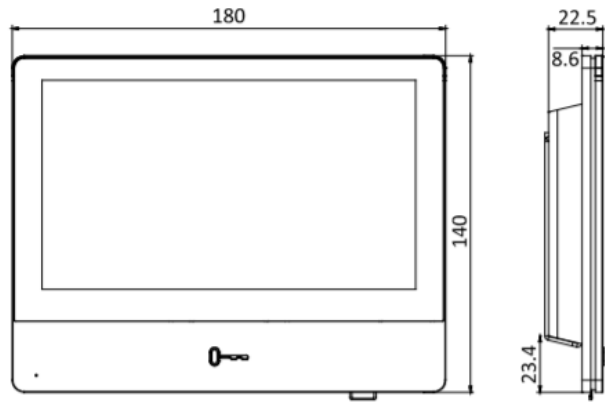

HKH8350-T

7" Touch-Screen Indoor Station