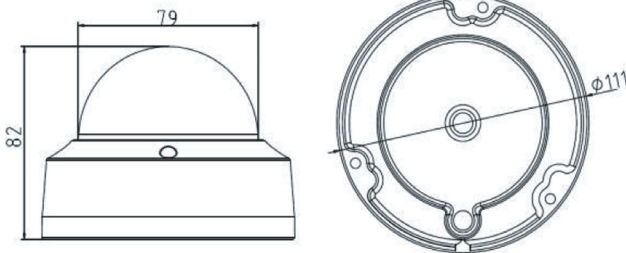

ES-3422N

2MP IP Mini Dome, Exterior

EYESONIC™

Key Features

- 2 megapixel (1920 x 1080) High Resolution
- HD 1080p Real-time Video
- True Day / Night Auto Switch
- IP66 & IK10
- IR LEDs up to 100 ft
- Vandal-proof Housing

Dimensions

Model Number

ES-3422N

Image Sensor	1/3" progressive scan CMOS
Min. illumination	0.01 lux @ F1.2, AGC ON, 0 lux with IR
Shutter time	1/30s ~ 1/100,000s
Lens	4mm @ F2.0, angle of view 52° (2.8mm optional)
Lens mount	M12
Day & night	ICR
Video compression	H.264 / MJPEG
Bit rate	32 Kbps ~ 16 Mbps
Dual stream	Yes
Max, image resolution	1920 x 1080
Frame rate	60 Hz 30 fps (1920 x 1080), 30 fps (1280 x 720)
Image settings	Saturation, brightness, contrast adjustable through client software or web browser
Network storage	NAS
Alarm trigger	motion detection, tampering alarm, network disconnect, IP address conflict, storage exception
Protocols	TCP/IP, HTTP, DHCP, DNS, DDNS, RTP, RTSP, PPPoE, SMTP, NTP, SNMP, HTTPS, FTP, 802.1x, Qos
System Compatibility	ONVIF, PSIA, CGI
General functionalities	Flickerless, heartbeat, mirror, user authentication, video mask, watermark
Communication interface	1 RJ45 10M/ 100 M Ethernet interface
Operating conditions	-30 °C ~ 60 °C (-22 °F ~ 140 °F) humidity 90% or less (non-condensing)
Power supply	12 VDC +/- 10%, PoE (802.3af)
Power consumption	7W Max.
Impact protection	IK10
IR range	approx 100 ft
Dimensions	Ø 140 x 92mm (4.4" x 3.2")
Weight	600g (1.32lbs)