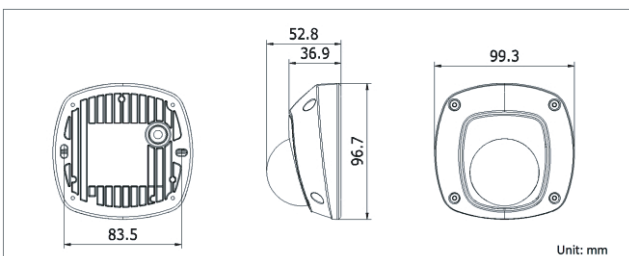

ES-2542W

4MP WDR Mini Dome Network Camera

EYESONIC™

Key Features

- Up to 4 megapixel high resolution
- 1080P Full HD resolution
- Dual video streams
- 2.8mm/4mm/6mm fixed lens
- 120dB Wide Dynamic Range
- 3D Digital Noise Reduction
- 3-axis adjustment
- DC12V & PoE
- Up to 10m IR range
- IP66 weather-proof protection
- IK08 vandal-proof protection
- -S: Built-in microphone, Audio Output, Alarm IO
- -W: Built-in Wi-Fi
- Mobile Monitoring via EZVIZ P2P or iVMS-4500

Dimensions

Model Number

ES-2542W

Image sensor	1/3" progressive scan CMOS
Min. illumination	0.01lux @ F1.2, AGC on, 0 lux with IR
Shutter time	1/30s ~ 1/100,000s
Lens	2.8mm @ F2.0
Day & Night	ICR
Digital noise reduction	3D dnr
Wide dynamic range	True WDR, 120db
Video compression	H.264 / MJPEG / H.264+
Max. image resolution	2688 x 1520
Frame rate	20fps (2688x1520), 30fps (1920x1080)
Alarm	1/1
Audio	1/1
Communication Interface	1 RJ45 10M / 100M ethernet port / Wifi
On-board storage	Built-in Micro SD card slot, up to 128 GB
Operating conditions	-30 °C ~ 60 °C (-22 °F ~ 140 °F), humidity 95% or less (non-condensing)
Power supply	DC12V ± 10%, PoE (802.3af)
Power consumption	Max. 5W
Ingress protection level	IP66, IK08
IR range	Up to 30ft
Dimensions	3.93" × 3.84" × 2.1"
Weight	250g (0.55 lbs)